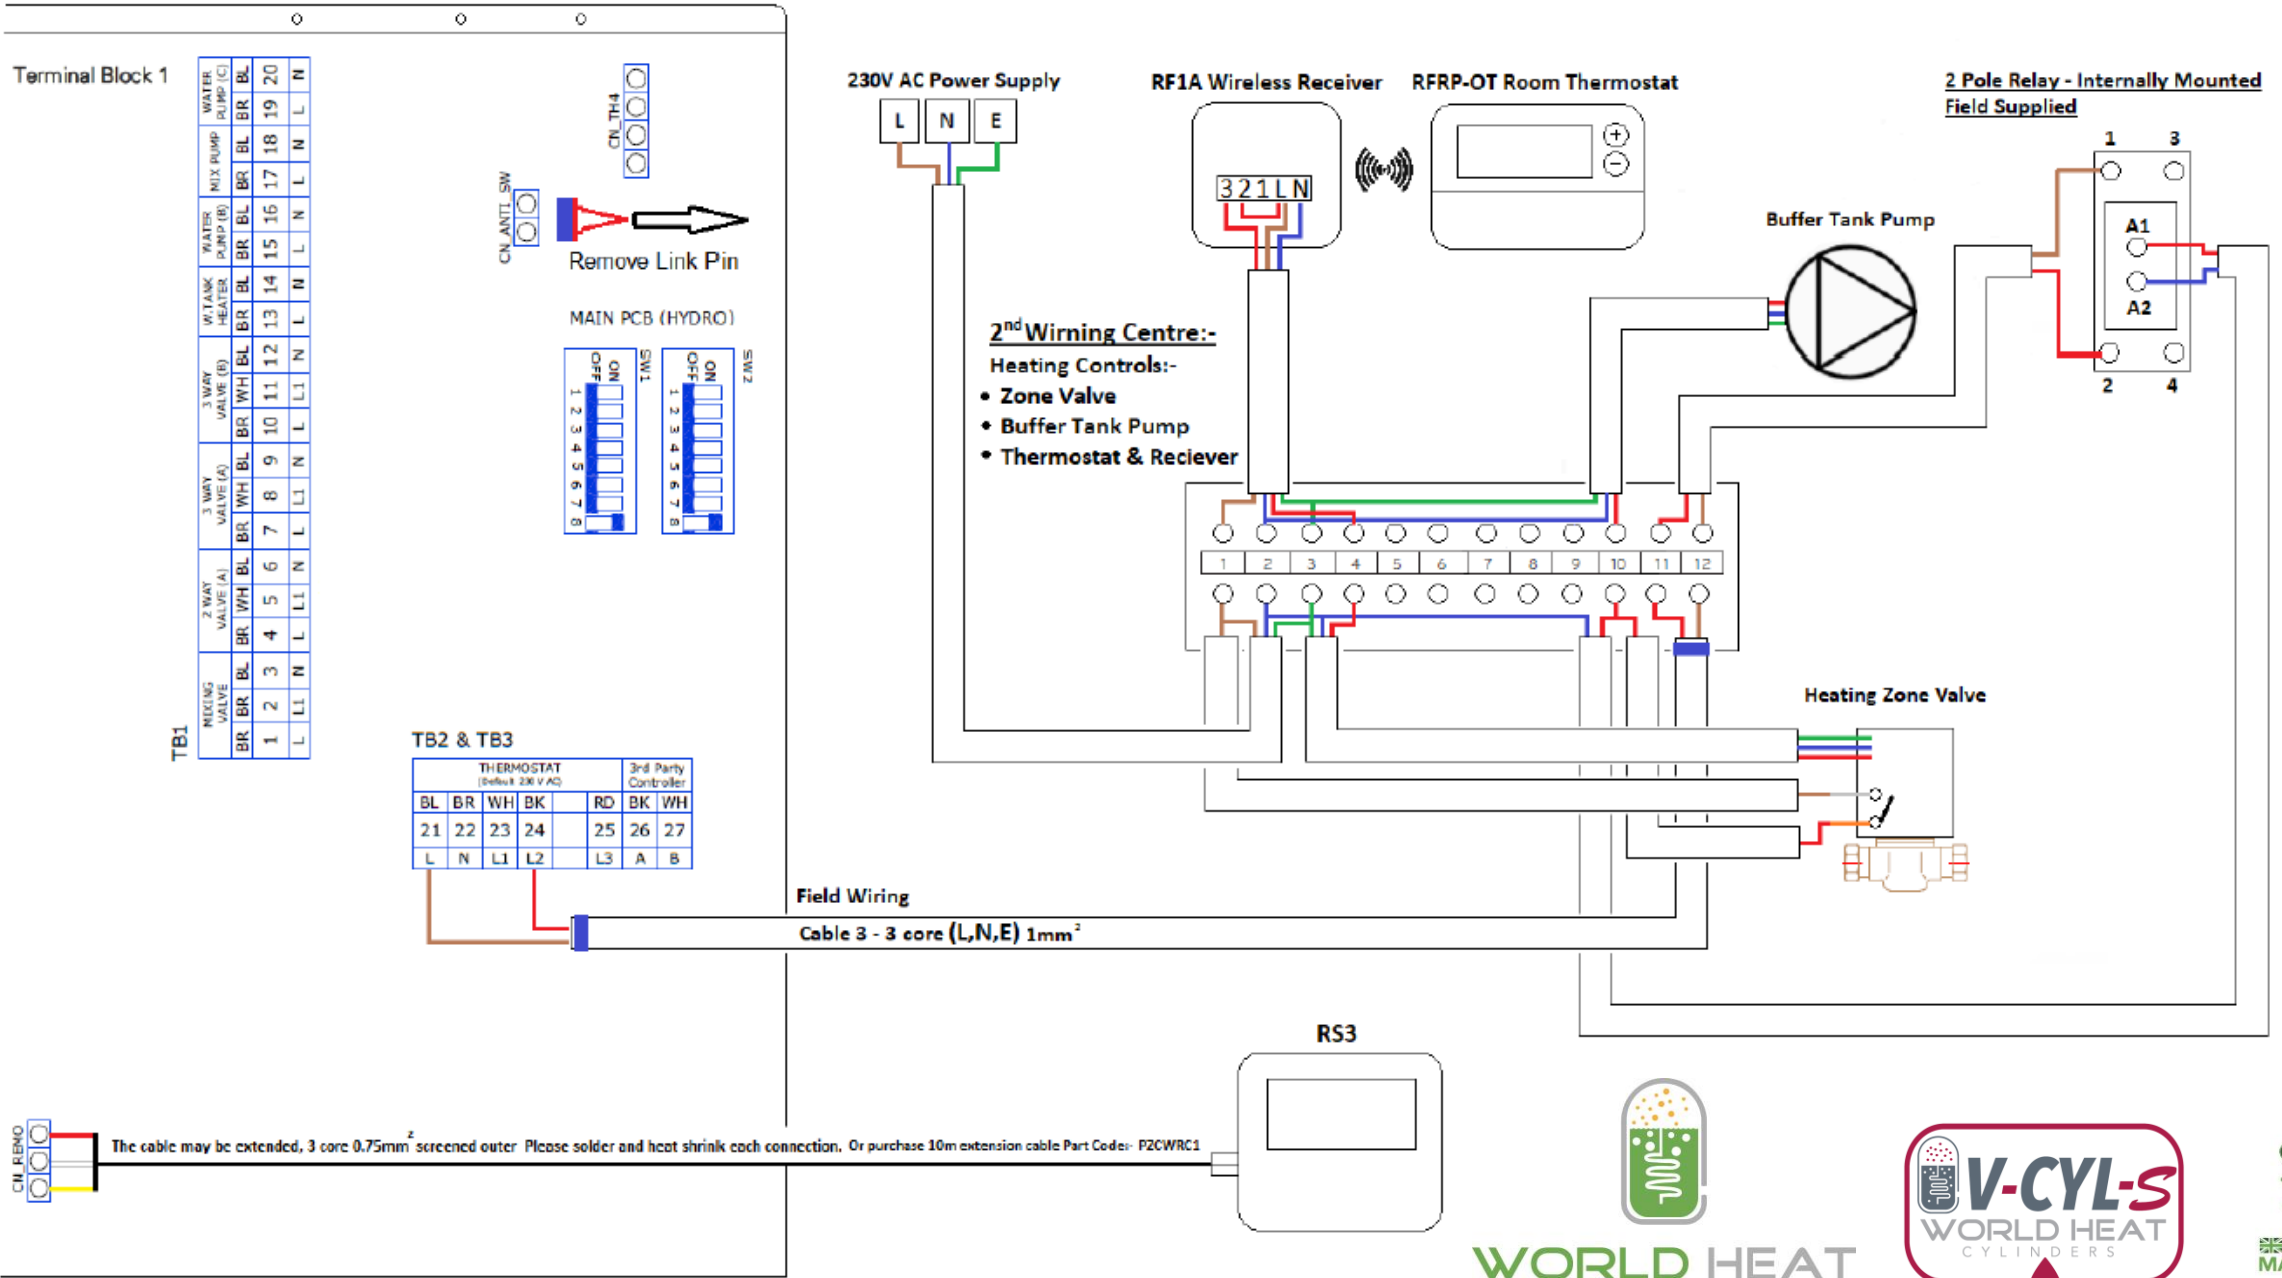

Installation Wiring. Heating Controls – 5, 7, 9, 12, 14 & 16kW.

[LG Therma V R32 Monobloc S2 - Outdoor Unit](#)

[Heating Controls - Single Zone](#)

Installation Wiring. DHW Controls – 5, 7, 9, 12, 14 & 16kW.

LG Therma V R32 Monobloc S2 - Outdoor Unit

DHW Controls

The cable may be extended. 3 core 0.75mm² screened outer. Please solder and heat shrink each connection. Or purchase 10m extension cable Part Code:- PZCWRC1