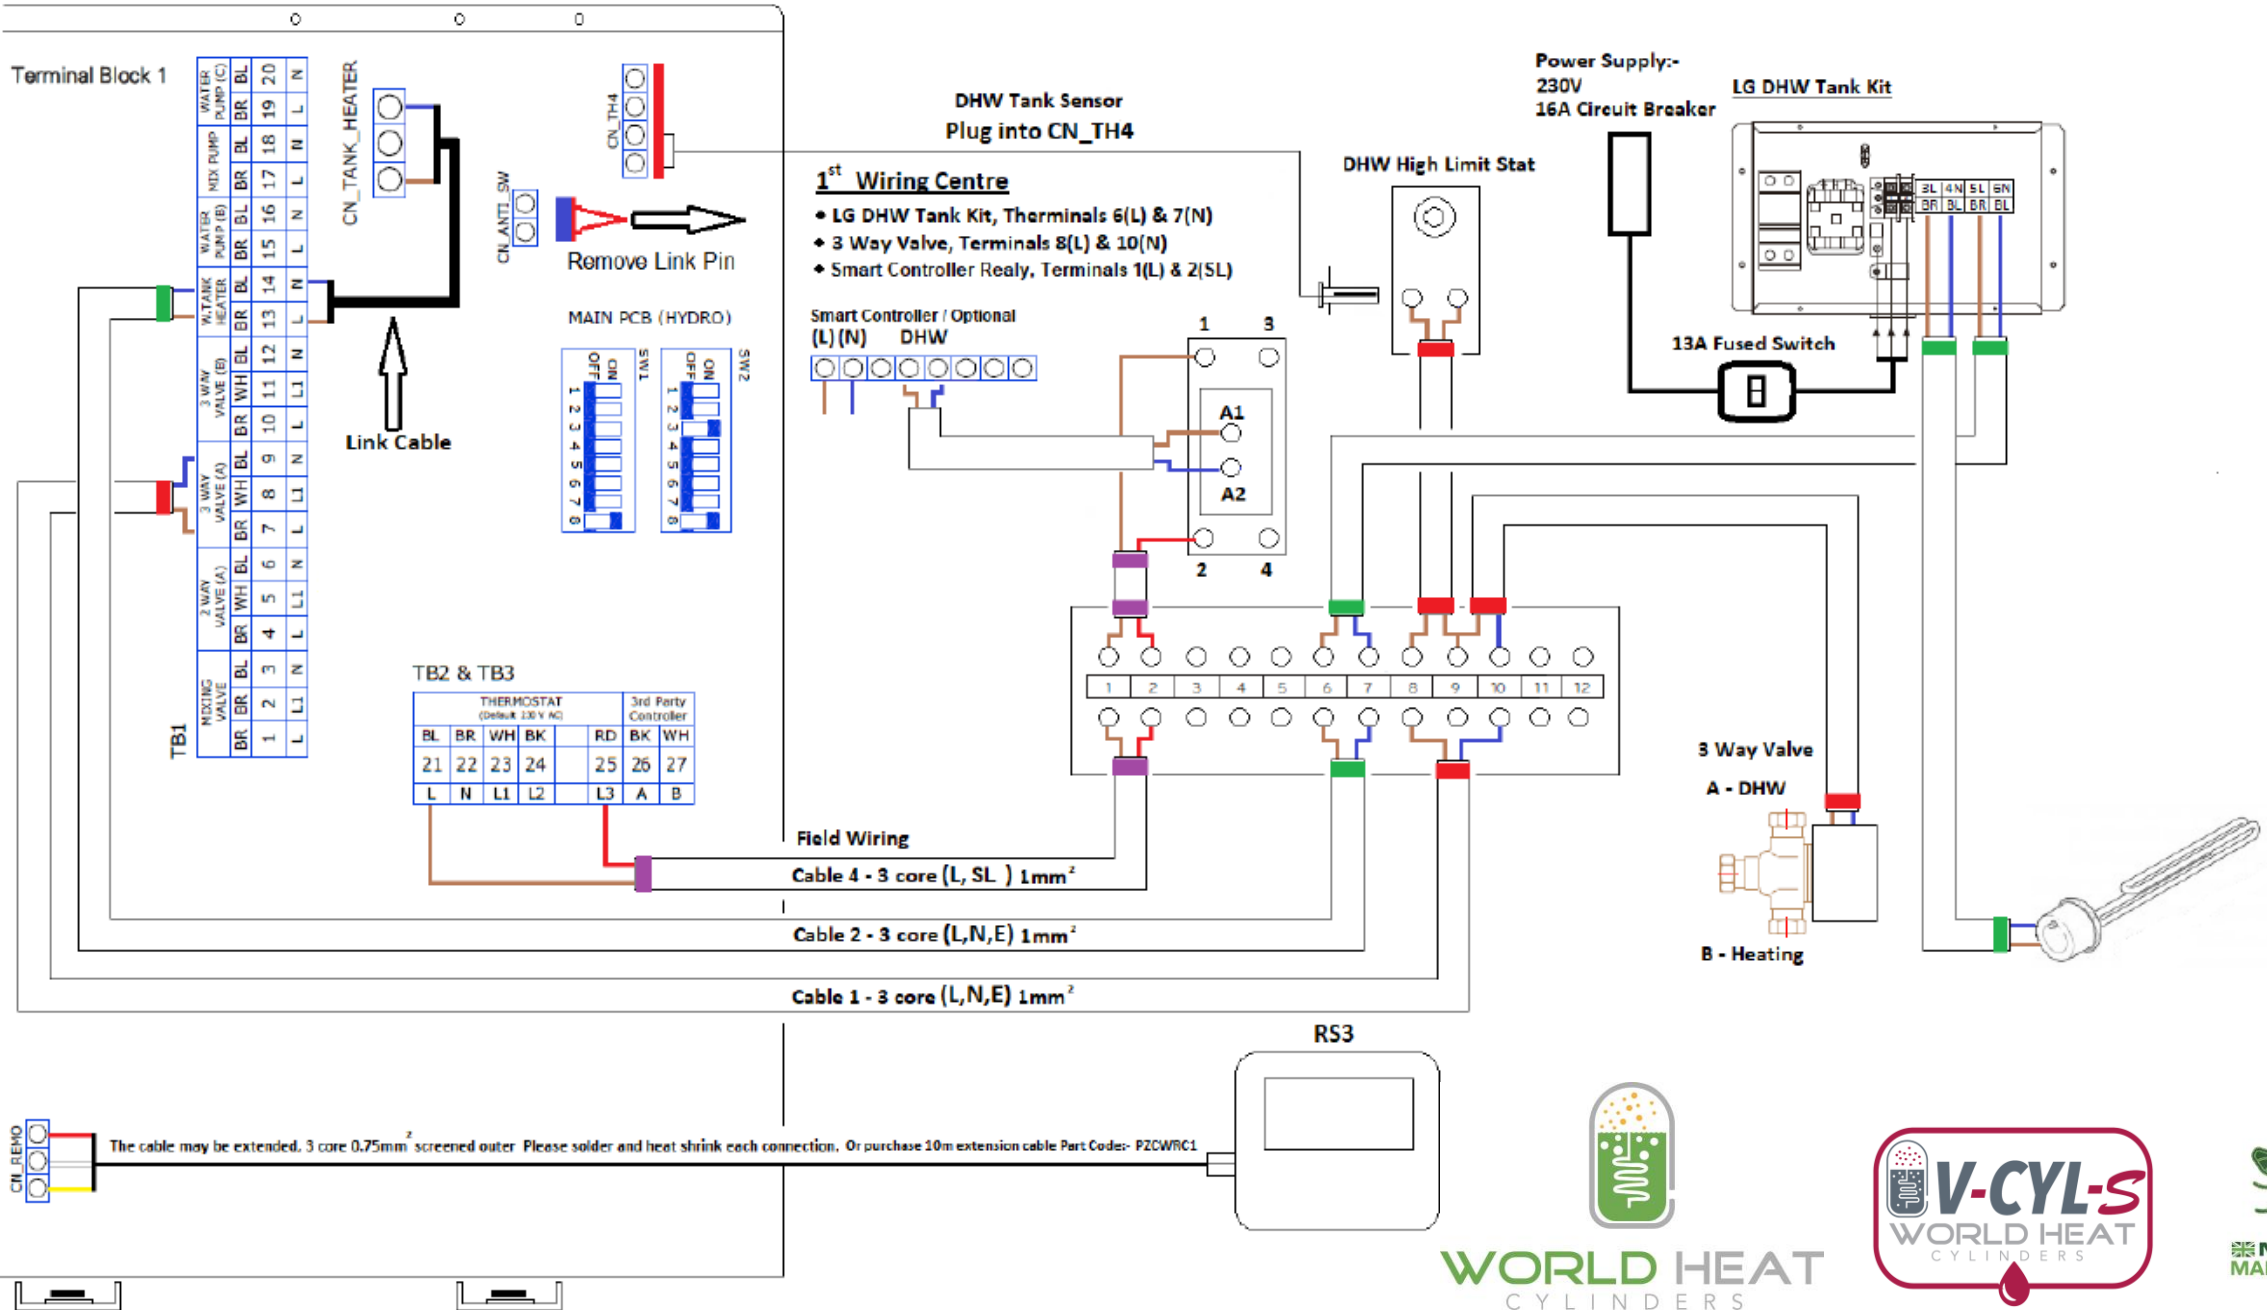

Installation Wiring. Heating Controls – 5, 7, 9, 12, 14 & 16kW.

[LG Therma V R32 Monobloc S2 - Outdoor Unit](#)

[Heating Controls - Single Zone](#)

Installation Wiring. DHW Controls – 5, 7, 9, 12, 14 & 16kW.

LG Therma V R32 Monobloc S2 - Outdoor Unit

DHW Controls

The cable may be extended. 3 core 0.75mm² screened outer. Please solder and heat shrink each connection. Or purchase 10m extension cable Part Code:- PZCWRC1